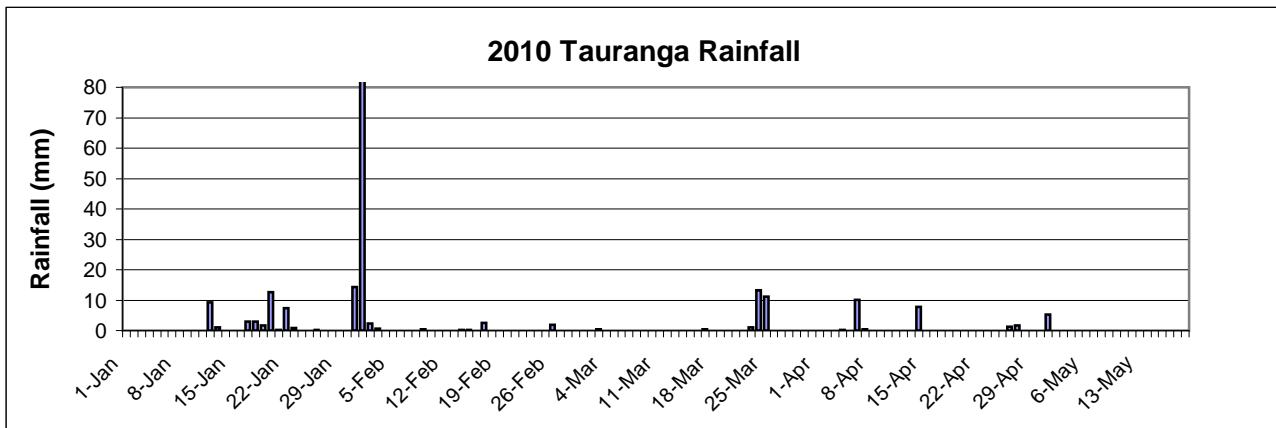

Please send counts for the report by 2pm Fridays. Fax 07 850 0770. E-mail fe@gribbles.co.nz
Report compiled by Gribbles Veterinary.

DISTRICT SPORE COUNTS AS AT

7-May-10

Region	District	No of Sites Monitored	Counts for week '000's/g			FE Risk *
			Ave	Lowest	Highest	
Northland	Kaitaia	1	183	183	183	Low
	Kaikohe/BOIs.	3	15	10	20	
	Whangarei	0				
	Dargaville/Ruawai	0				
	Maungaturoto	2	150	95	205	
	Rodney	3	25	10	50	
Auckland	Franklin	4	66	45	100	High
B.O.P	Tauranga	0				Moderate
	Te Puke	2	50	15	85	
	Whakatane	0				
	Opotiki	2	130	50	210	
	Rotorua	3	7	5	10	
Waikato	Whitianga	0				Moderate
	Waihi	0				
	Hauraki Plains	6	50	0	195	
	Piako	3	25	5	35	
	Matamata	8	153	6	320	
	South Waikato	0				
	Raglan	4	146	35	275	
	Hamilton	4	101	20	202	
	Waipa	4	53	10	115	
	Otorohanga	3	68	45	110	
	Waitomo	1	15	15	15	
	Taupo	6	4	0	25	
	Taranaki	New Plymouth	3	25	15	
Stratford		4	63	10	195	High
South Taranaki		3	35	15	55	Moderate
E. Coast	Gisborne	3	19	10	29	Slight
	Hawkes Bay	0				
	Wairoa	0				
Lower N.I	Wanganui	0				Low
	Rangitikei	6	9	5	16	
	Manawatu	7	50	9	215	
	Horowhenua	3	19	10	24	
	Tararua	3	17	6	32	
	Wairarapa	3	111	7	303	
South Is	Tasman	0				

* Risk level based on average count (<= 15 low , 15 - 30 slight, 30-60 moderate, > 60 High)

Data provided by Vet Club Reporoa, The VC Otorohanga/Te Awamutu, Hauraki VS, Totally Vets Fielding, Landmark Vets, Opotiki VS, Matamata VS, FVC Ngatea, Te Puke VC, Anexa Total VS Huntly/Raglan, The Cow Vet Cambridge, Inglewood VS, Eltham District VS, Southern Rangitikei VS, Helensville VS, Fiona Ellmers, Ali Cullum, Ravensdown Ltd and AsureQuality NZ. Sponsored by Agrifeeds, Dairy NZ, RD1 Ltd, Meat & Wool NZ & AsureQuality NZ.