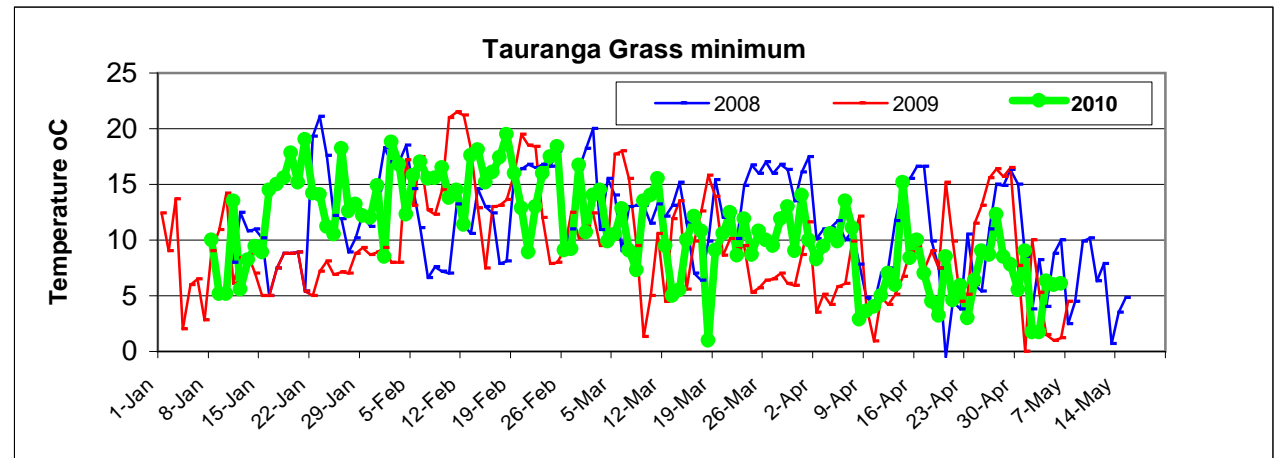

DISTRICT SPORE COUNTS AS AT

7-May-10

Region	District	No of Sites Monitored	Counts for week '000's/g			FE Risk *		
			Ave	Lowest	Highest			
Northland	Kaitaia	1	183	183	183	Low		
	Kaikohe/BOIs.	3	15	10	20			
	Whangarei	0						
	Dargaville/Ruawai	0						
	Maungaturoto	2	150	95	205			
	Rodney	3	25	10	50			
Auckland	Franklin	4	66	45	100	High		
B.O.P	Tauranga	0				Moderate		
	Te Puke	2	50	15	85			
	Whakatane	0						
	Opotiki	2	130	50	210			
	Rotorua	3	7	5	10			
Waikato	Whitianga	0				Moderate		
	Waihi	0						
	Hauraki Plains	6	50	0	195			
	Piako	3	25	5	35			
	Matamata	8	153	6	320			
	South Waikato	0						
	Raglan	4	146	35	275			
	Hamilton	4	101	20	202			
	Waipa	4	53	10	115			
	Otorohanga	3	68	45	110			
	Waitomo	1	15	15	15			
	Taupo	6	4	0	25			
	Taranaki	New Plymouth	3	25	15		40	Slight
Stratford		4	63	10	195	High		
South Taranaki		3	35	15	55	Moderate		
E. Coast	Gisborne	3	19	10	29	Slight		
	Hawkes Bay	0						
	Wairoa	0						
Lower N.I	Wanganui	0				Low		
	Rangitikei	6	9	5	16			
	Manawatu	7	50	9	215			
	Horowhenua	3	19	10	24			
	Tararua	3	17	6	32			
	Wairarapa	3	111	7	303			
South Is	Tasman	0						

* Risk level based on average count (<= 15 low , 15 - 30 slight, 30-60 moderate, > 60 High)

Data provided by Vet Club Reporoa, The VC Otorohanga/Te Awamutu, Hauraki VS, Totally Vets Fielding, Landmark Vets, Opotiki VS, Matamata VS, FVC Ngatea, Te Puke VC, Anexa Total VS Huntly/Raglan, The Cow Vet Cambridge, Inglewood VS, Eltham District VS, Southern Rangitikei VS, Helensville VS, Fiona Ellmers, Ali Cullum, Ravensdown Ltd and AsureQuality NZ. Sponsored by Agrifeeds, Dairy NZ, RD1 Ltd, Meat & Wool NZ & AsureQuality NZ.

Hamilton Data from The Waikato Times, Tauranga data from BOP Times.