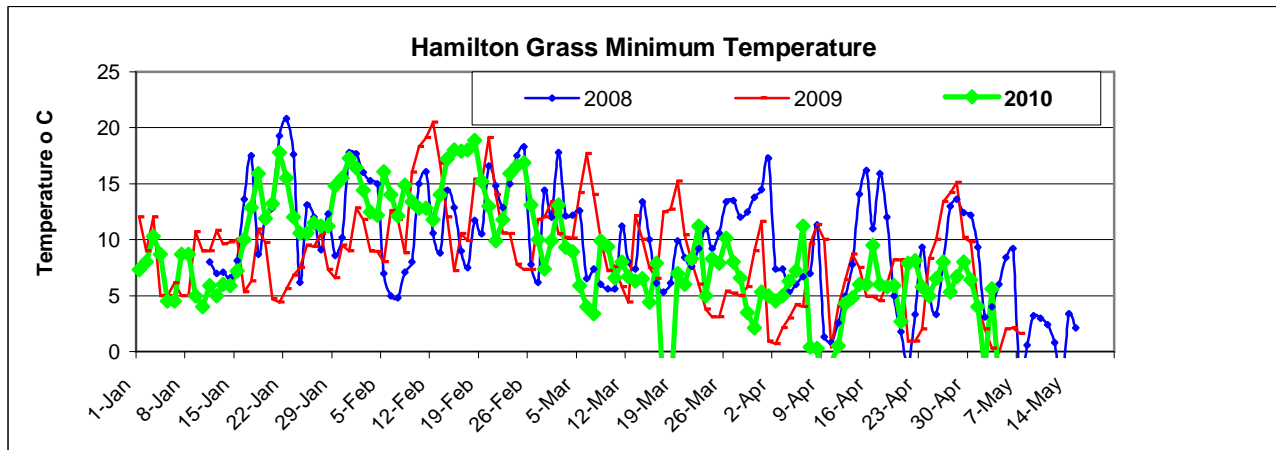

DISTRICT SPORE COUNTS AS AT

7-May-10

Region	District	No of Sites Monitored	Counts for week '000's/g			FE Risk *		
			Ave	Lowest	Highest			
Northland	Kaitaia	1	183	183	183	Low		
	Kaikohe/BOIs.	3	15	10	20			
	Whangarei	0						
	Dargaville/Ruawai	0						
	Maungaturoto	2	150	95	205			
	Rodney	3	25	10	50			
Auckland	Franklin	4	66	45	100	High		
B.O.P	Tauranga	0				Moderate		
	Te Puke	2	50	15	85			
	Whakatane	0						
	Opotiki	2	130	50	210			
	Rotorua	3	7	5	10			
Waikato	Whitianga	0				Moderate		
	Waihi	0						
	Hauraki Plains	6	50	0	195			
	Piako	3	25	5	35			
	Matamata	8	153	6	320			
	South Waikato	0						
	Raglan	4	146	35	275			
	Hamilton	4	101	20	202			
	Waipa	4	53	10	115			
	Otorohanga	3	68	45	110			
	Waitomo	1	15	15	15			
	Taupo	6	4	0	25			
	Taranaki	New Plymouth	3	25	15		40	Slight
Stratford		4	63	10	195	High		
South Taranaki		3	35	15	55	Moderate		
E. Coast	Gisborne	3	19	10	29	Slight		
	Hawkes Bay	0						
	Wairoa	0						
Lower N.I	Wanganui	0				Low		
	Rangitikei	6	9	5	16			
	Manawatu	7	50	9	215			
	Horowhenua	3	19	10	24			
	Tararua	3	17	6	32			
	Wairarapa	3	111	7	303			
South Is	Tasman	0						

* Risk level based on average count (<= 15 low , 15 - 30 slight, 30-60 moderate, > 60 High)

Data provided by Vet Club Reporoa, The VC Otorohanga/Te Awamutu, Hauraki VS, Totally Vets Fielding, Landmark Vets, Opotiki VS, Matamata VS, FVC Ngatea, Te Puke VC, Anexa Total VS Huntly/Raglan, The Cow Vet Cambridge, Inglewood VS, Eltham District VS, Southern Rangitikei VS, Helensville VS, Fiona Ellmers, Ali Cullum, Ravensdown Ltd and AsureQuality NZ. Sponsored by Agrifeeds, Dairy NZ, RD1 Ltd, Meat & Wool NZ & AsureQuality NZ.

Hamilton Data from The Waikato Times, Tauranga data from BOP Times.