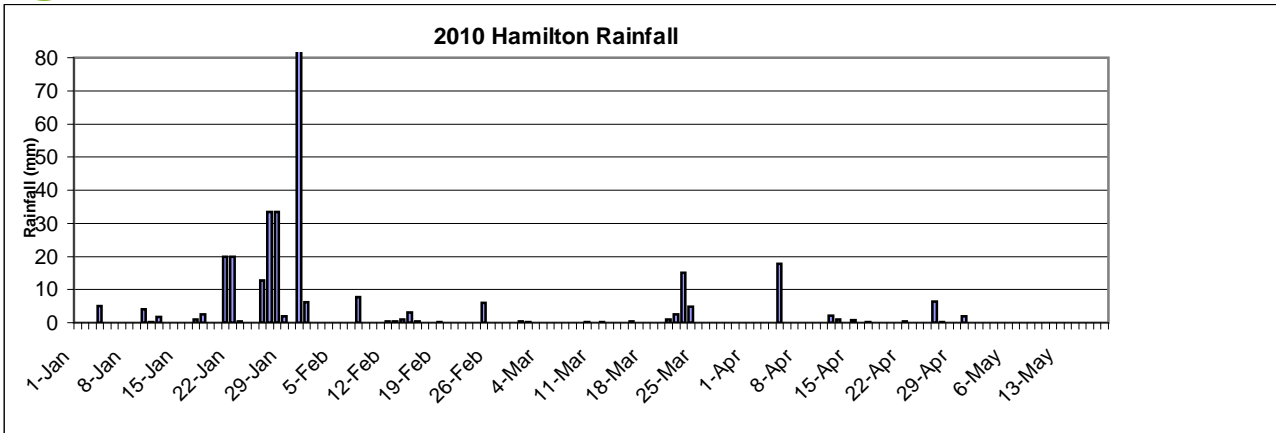

Please send counts for the report by 2pm Fridays. Fax 07 850 0770. E-mail fe@gribbles.co.nz
Report compiled by Gribbles Veterinary.

DISTRICT SPORE COUNTS AS AT

7-May-10

Region	District	No of Sites Monitored	Counts for week '000's/g			FE Risk *
			Ave	Lowest	Highest	
Northland	Kaitaia	1	183	183	183	Low
	Kaikohe/BOIs.	3	15	10	20	
	Whangarei	0				
	Dargaville/Ruawai	0				
	Maungaturoto	2	150	95	205	
	Rodney	3	25	10	50	
Auckland	Franklin	4	66	45	100	High
B.O.P	Tauranga	0				Moderate
	Te Puke	2	50	15	85	
	Whakatane	0				
	Opotiki	2	130	50	210	
	Rotorua	3	7	5	10	
Waikato	Whitianga	0				Moderate
	Waihi	0				
	Hauraki Plains	6	50	0	195	
	Piako	3	25	5	35	
	Matamata	8	153	6	320	
	South Waikato	0				
	Raglan	4	146	35	275	
	Hamilton	4	101	20	202	
	Waipa	4	53	10	115	
	Otorohanga	3	68	45	110	
	Waitomo	1	15	15	15	
	Taupo	6	4	0	25	
	Taranaki	New Plymouth	3	25	15	
Stratford		4	63	10	195	High
South Taranaki		3	35	15	55	Moderate
E. Coast	Gisborne	3	19	10	29	Slight
	Hawkes Bay	0				
	Wairoa	0				
Lower N.I	Wanganui	0				Low
	Rangitikei	6	9	5	16	
	Manawatu	7	50	9	215	
	Horowhenua	3	19	10	24	
	Tararua	3	17	6	32	
	Wairarapa	3	111	7	303	
South Is	Tasman	0				

* Risk level based on average count (<= 15 low , 15 - 30 slight, 30-60 moderate, > 60 High)

Data provided by Vet Club Reporoa, The VC Otorohanga/Te Awamutu, Hauraki VS, Totally Vets Fielding, Landmark Vets, Opotiki VS, Matamata VS, FVC Ngatea, Te Puke VC, Anexa Total VS Huntly/Raglan, The Cow Vet Cambridge, Inglewood VS, Eltham District VS, Southern Rangitikei VS, Helensville VS, Fiona Ellmers, Ali Cullum, Ravensdown Ltd and AsureQuality NZ. Sponsored by Agrifeeds, Dairy NZ, RD1 Ltd, Meat & Wool NZ & AsureQuality NZ.