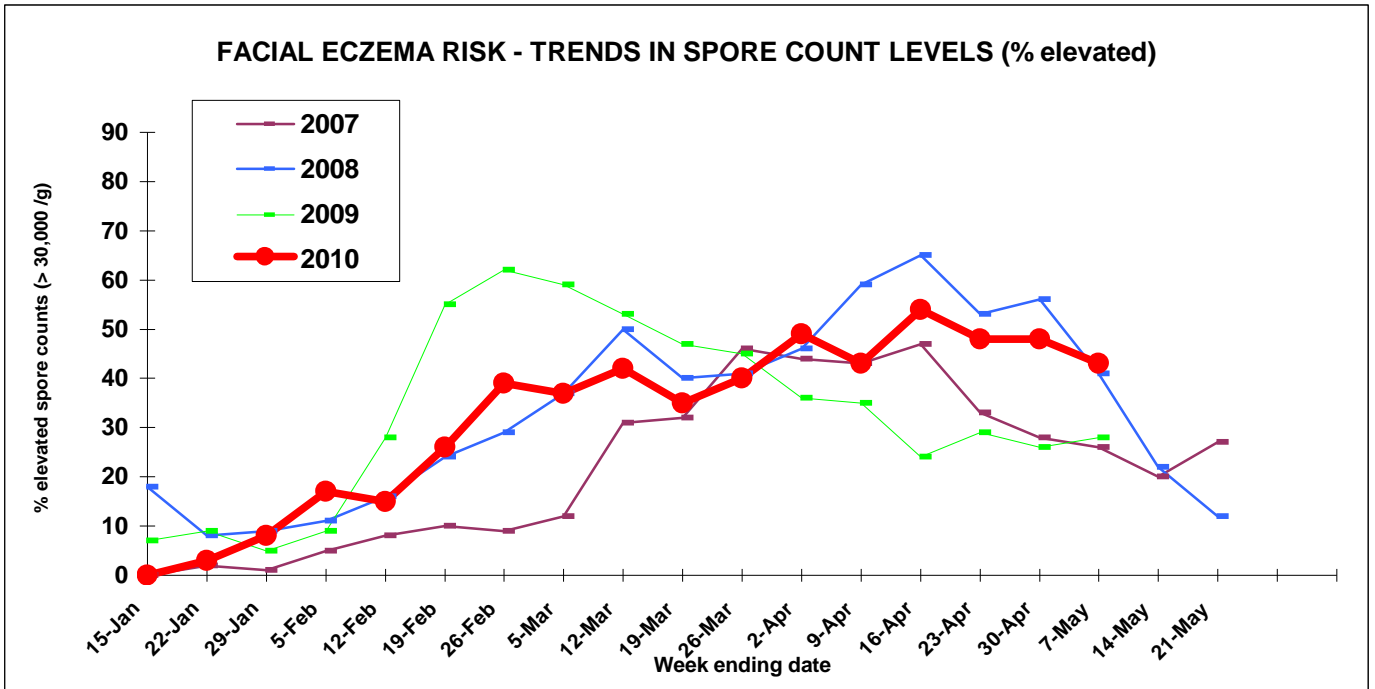

FACIAL ECZEMA RISK AND INCIDENCE MONITOR NO 17

7-May-10

Light frosts have been felt in some areas this week in the Waikato but counts still remain high in the Matamata district. Night temperatures have dropped but moderate to warm day temperatures are still being experienced. Counts are still elevated in Northland, BOP, Taranaki and the lower North Island. Drought areas have some grass growth but some more rain would be beneficial. Generally spore counts should start to decrease as the cooler Autumn weather sets in.

Please send counts for the report by 2pm Fridays. Fax 07 850 0770. E-mail fe@gribbles.co.nz
Report compiled by Gribbles Veterinary.

DISTRICT SPORE COUNTS AS AT

7-May-10

Region	District	No of Sites Monitored	Counts for week '000's/g			FE Risk *
			Ave	Lowest	Highest	
Northland	Kaitaia	1	183	183	183	Low
	Kaikohe/BOIs.	3	15	10	20	
	Whangarei	0				
	Dargaville/Ruawai	0				
	Maungaturoto	2	150	95	205	
	Rodney	3	25	10	50	
Auckland	Franklin	4	66	45	100	High
B.O.P	Tauranga	0				Moderate
	Te Puke	2	50	15	85	
	Whakatane	0				
	Opotiki	2	130	50	210	
	Rotorua	3	7	5	10	
Waikato	Whitianga	0				Moderate
	Waihi	0				
	Hauraki Plains	6	50	0	195	
	Piako	3	25	5	35	
	Matamata	8	153	6	320	
	South Waikato	0				
	Raglan	4	146	35	275	
	Hamilton	4	101	20	202	
	Waipa	4	53	10	115	
	Otorohanga	3	68	45	110	
	Waitomo	1	15	15	15	
	Taupo	6	4	0	25	
	Taranaki	New Plymouth	3	25	15	
Stratford		4	63	10	195	High
South Taranaki		3	35	15	55	Moderate
E. Coast	Gisborne	3	19	10	29	Slight
	Hawkes Bay	0				
	Wairoa	0				
Lower N.I	Wanganui	0				Low
	Rangitikei	6	9	5	16	
	Manawatu	7	50	9	215	
	Horowhenua	3	19	10	24	
	Tararua	3	17	6	32	
	Wairarapa	3	111	7	303	
South Is	Tasman	0				