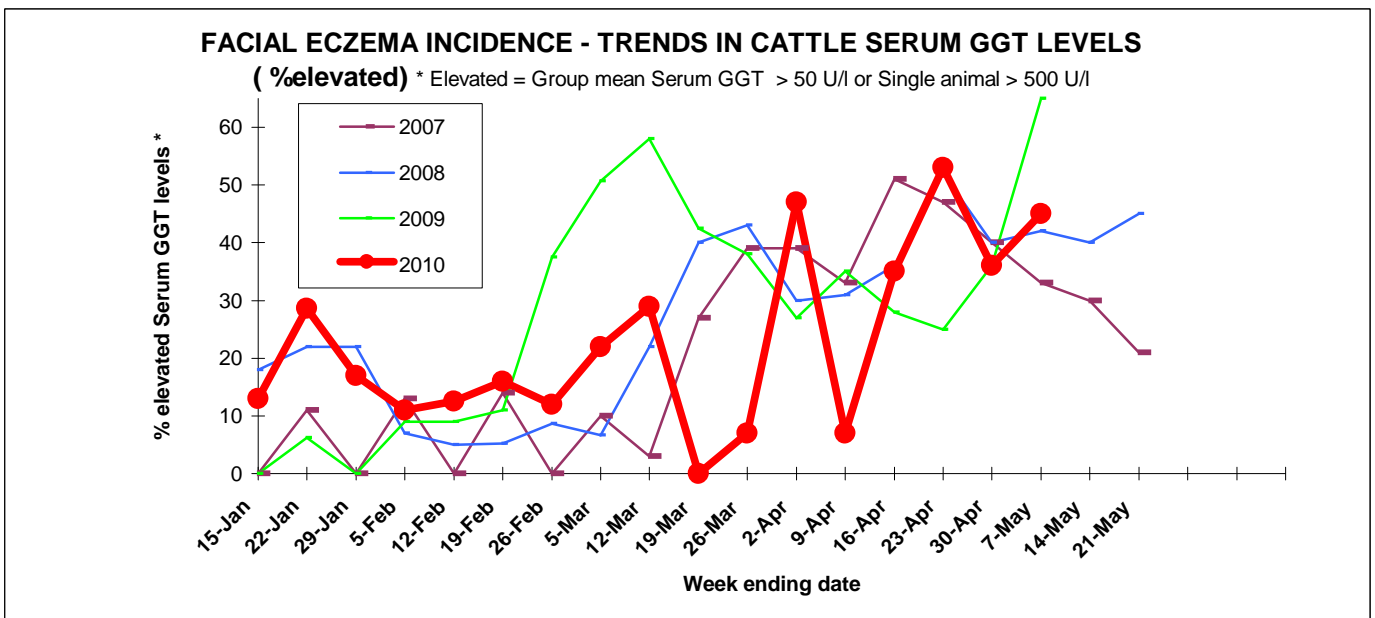

FACIAL ECZEMA RISK AND INCIDENCE MONITOR NO 17

7-May-10

Light frosts have been felt in some areas this week in the Waikato but counts still remain high in the Matamata district. Night temperatures have dropped but moderate to warm day temperatures are still being experienced. Counts are still elevated in Northland, BOP, Taranaki and the lower North Island. Drought areas have some grass growth but some more rain would be beneficial. Generally spore counts should start to decrease as the cooler Autumn weather sets in.

Please send counts for the report by 2pm Fridays. Fax 07 850 0770. E-mail fe@gribbles.co.nz
Report compiled by Gribbles Veterinary.

DISTRICT SPORE COUNTS AS AT

7-May-10

Region	District	No of Sites Monitored	Counts for week '000's/g			FE Risk *
			Ave	Lowest	Highest	
Northland	Kaitaia	1	183	183	183	Low
	Kaikohe/BOIs.	3	15	10	20	
	Whangarei	0				
	Dargaville/Ruawai	0				
	Maungaturoto	2	150	95	205	
	Rodney	3	25	10	50	
Auckland	Franklin	4	66	45	100	High
B.O.P	Tauranga	0				Moderate
	Te Puke	2	50	15	85	
	Whakatane	0				
	Opotiki	2	130	50	210	
	Rotorua	3	7	5	10	
Waikato	Whitianga	0				Moderate
	Waihi	0				
	Hauraki Plains	6	50	0	195	
	Piako	3	25	5	35	
	Matamata	8	153	6	320	
	South Waikato	0				
	Raglan	4	146	35	275	
	Hamilton	4	101	20	202	
	Waipa	4	53	10	115	
	Otorohanga	3	68	45	110	
	Waitomo	1	15	15	15	
	Taupo	6	4	0	25	
	Taranaki	New Plymouth	3	25	15	
Stratford		4	63	10	195	High
South Taranaki		3	35	15	55	Moderate
E. Coast	Gisborne	3	19	10	29	Slight
	Hawkes Bay	0				
	Wairoa	0				
Lower N.I	Wanganui	0				Low
	Rangitikei	6	9	5	16	
	Manawatu	7	50	9	215	
	Horowhenua	3	19	10	24	
	Tararua	3	17	6	32	
	Wairarapa	3	111	7	303	
South Is	Tasman	0				